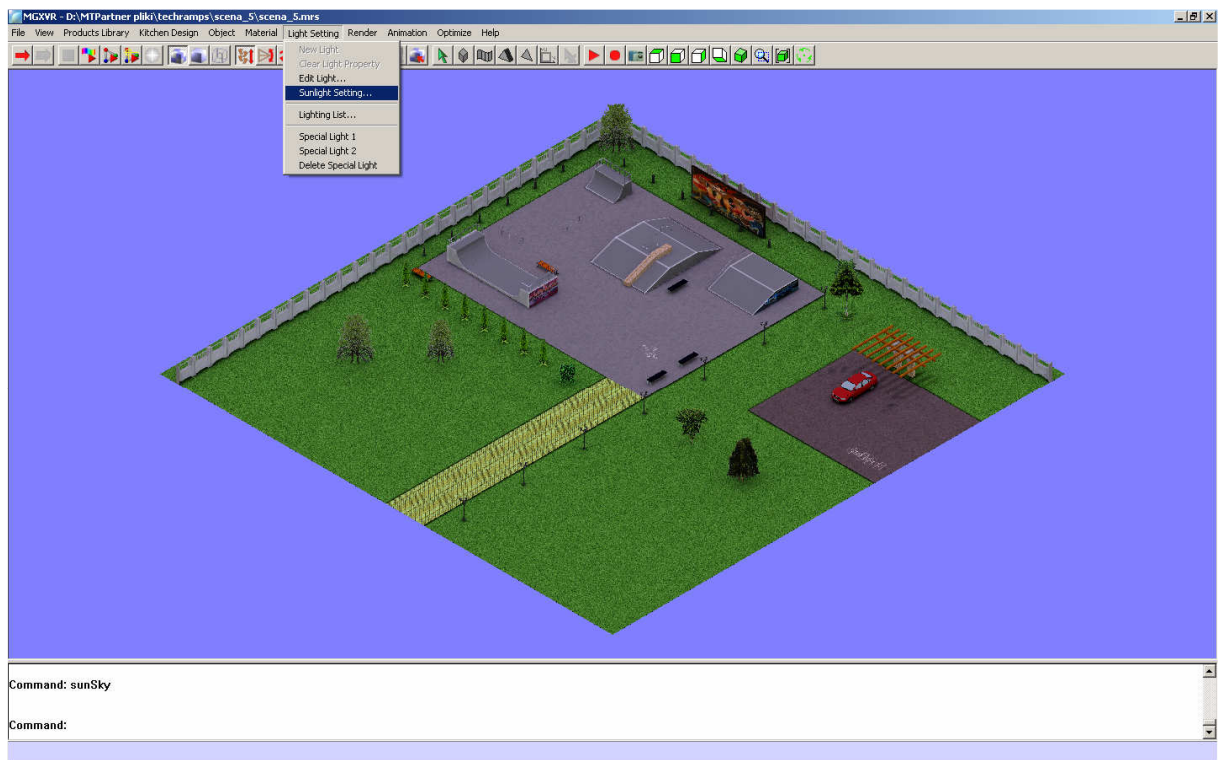

Light Setting → Sunlight setting

Zaznaczone opcje:

- Activate Sunlight Effect,
- Sunlight Color,
- Activate Sky Effect.